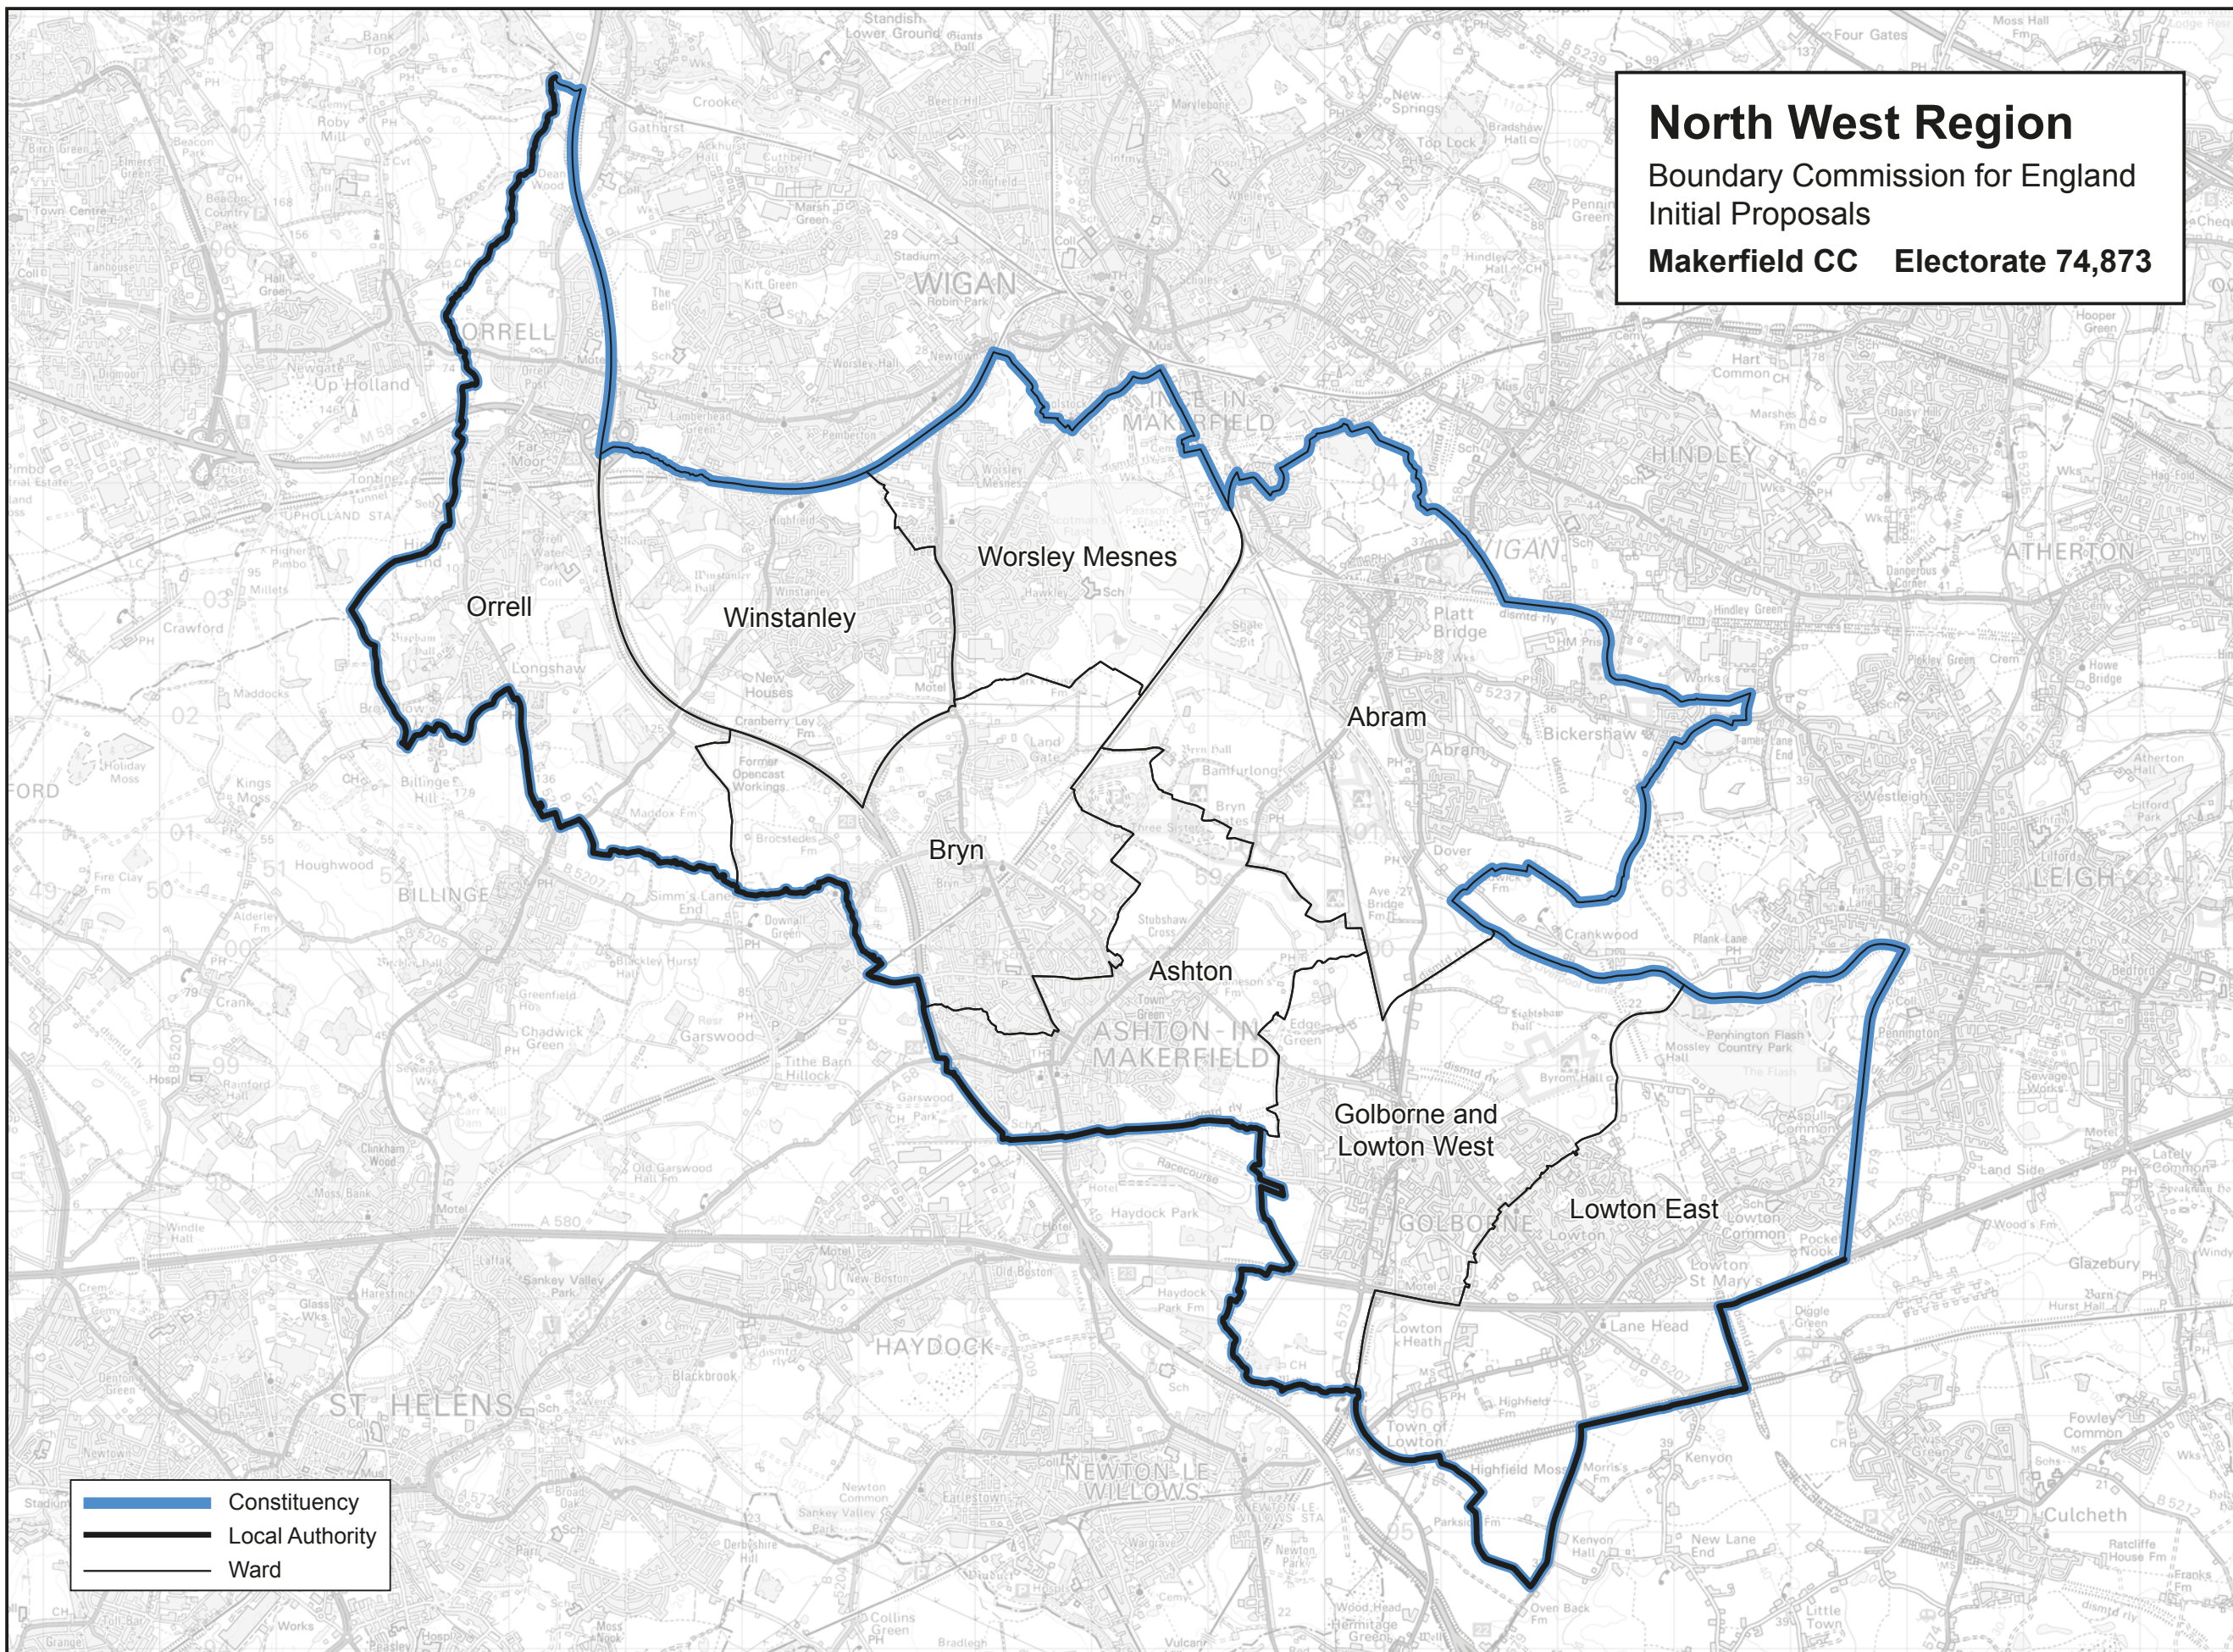

North West Region
 Boundary Commission for England
 Initial Proposals
Makerfield CC Electorate 74,873

— Constituency
 — Local Authority
 — Ward

This mapping extract has been produced from Ordnance Survey's mapping data on behalf of the Boundary Commission for England © Crown copyright 2011.